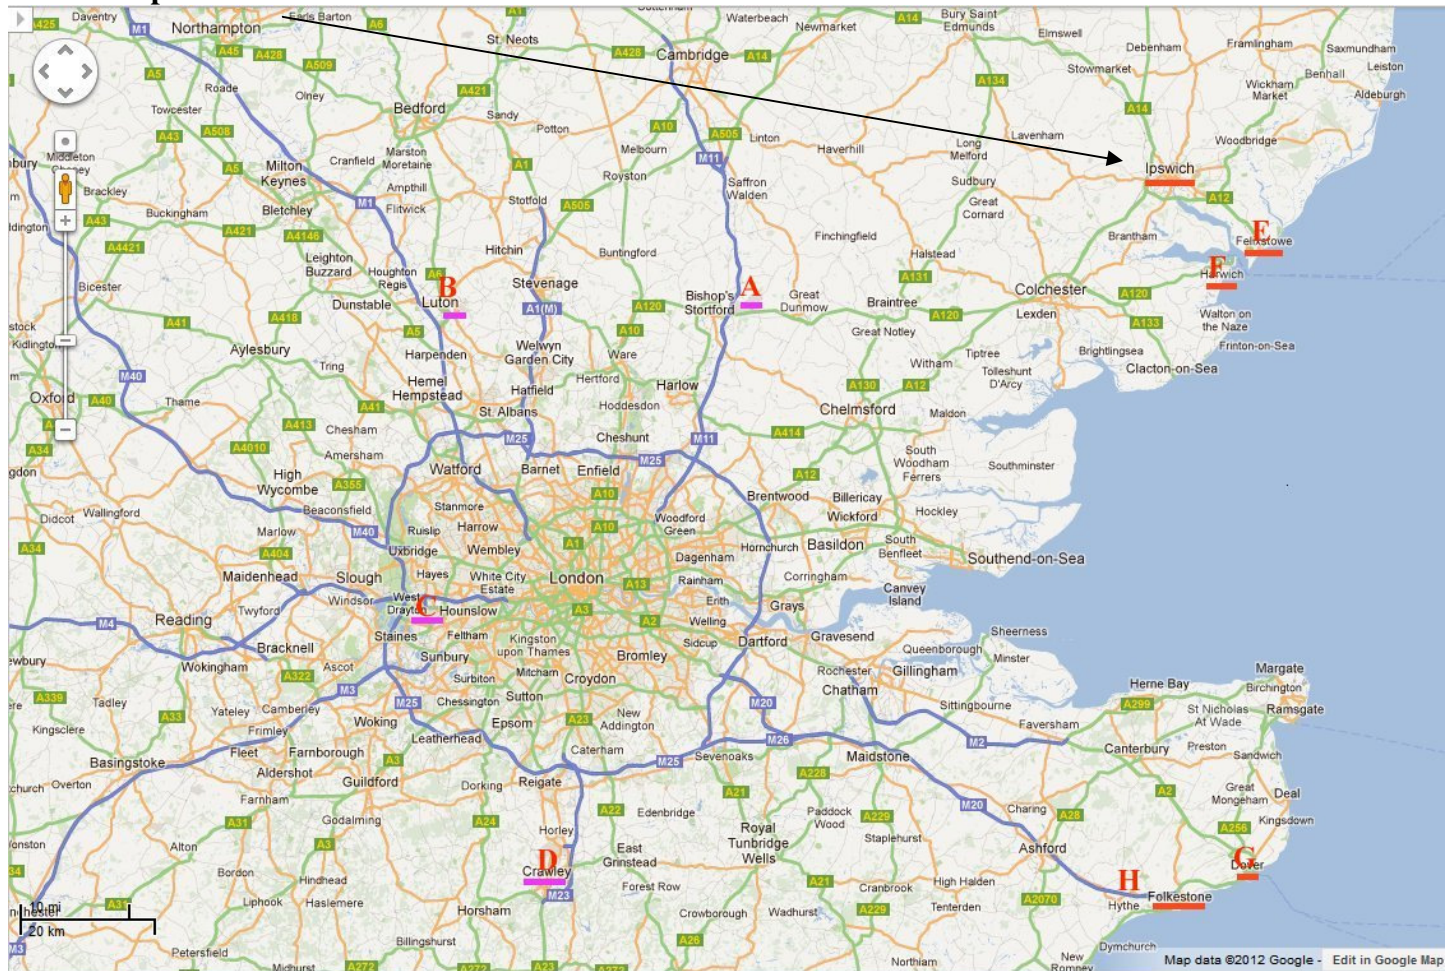

**Trophies for 1st & 2nd with a Diploma for 3rd in each category.
Prize for Men and Ladies Overall distance Champions.**

Where is Ipswich ?

Travelling to Ipswich by Air.

| Airport | On Map | Distance (miles) | Time (H : Min) |
|---------------------------------|--------|------------------|----------------|
| Stansted (nr Bishops Stortford) | A | 55 | 0h : 55m |
| Luton | B | 105 | 2h : 0m |
| Heathrow (nr Hounslow) | C | 115 | 2h : 15m |
| Gatwick (nr Crawley) | D | 110 | 2h : 15m |

Travelling to Ipswich by Car.

| Terminal | On Map | Distance (miles) | Time (H : Min) |
|-----------------|--------|------------------|----------------|
| Felixtowe Ferry | E | 8 | 0h : 20m |
| Harwich Ferry | F | 35 | 0h : 45m |
| Dover Ferry | G | 130 | 2h : 45m |
| Channel Tunnel | H | 127 | 2h : 30m |